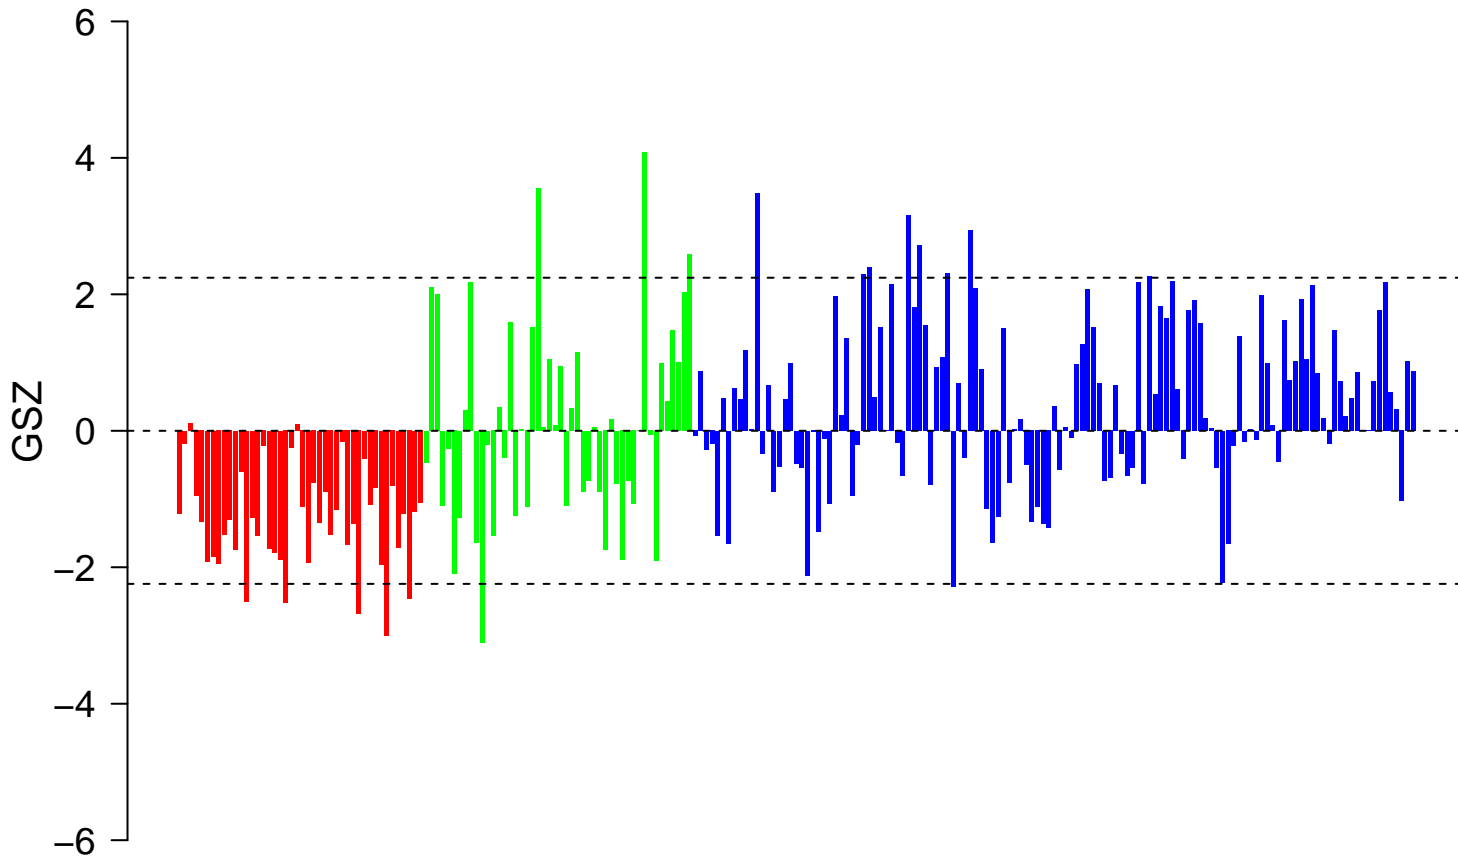

# LIU\_IL13\_MEMORY\_MODEL\_DN

# LIU\_IL13\_MEMORY\_MODEL\_DN

■ on  
■ -  
□ off