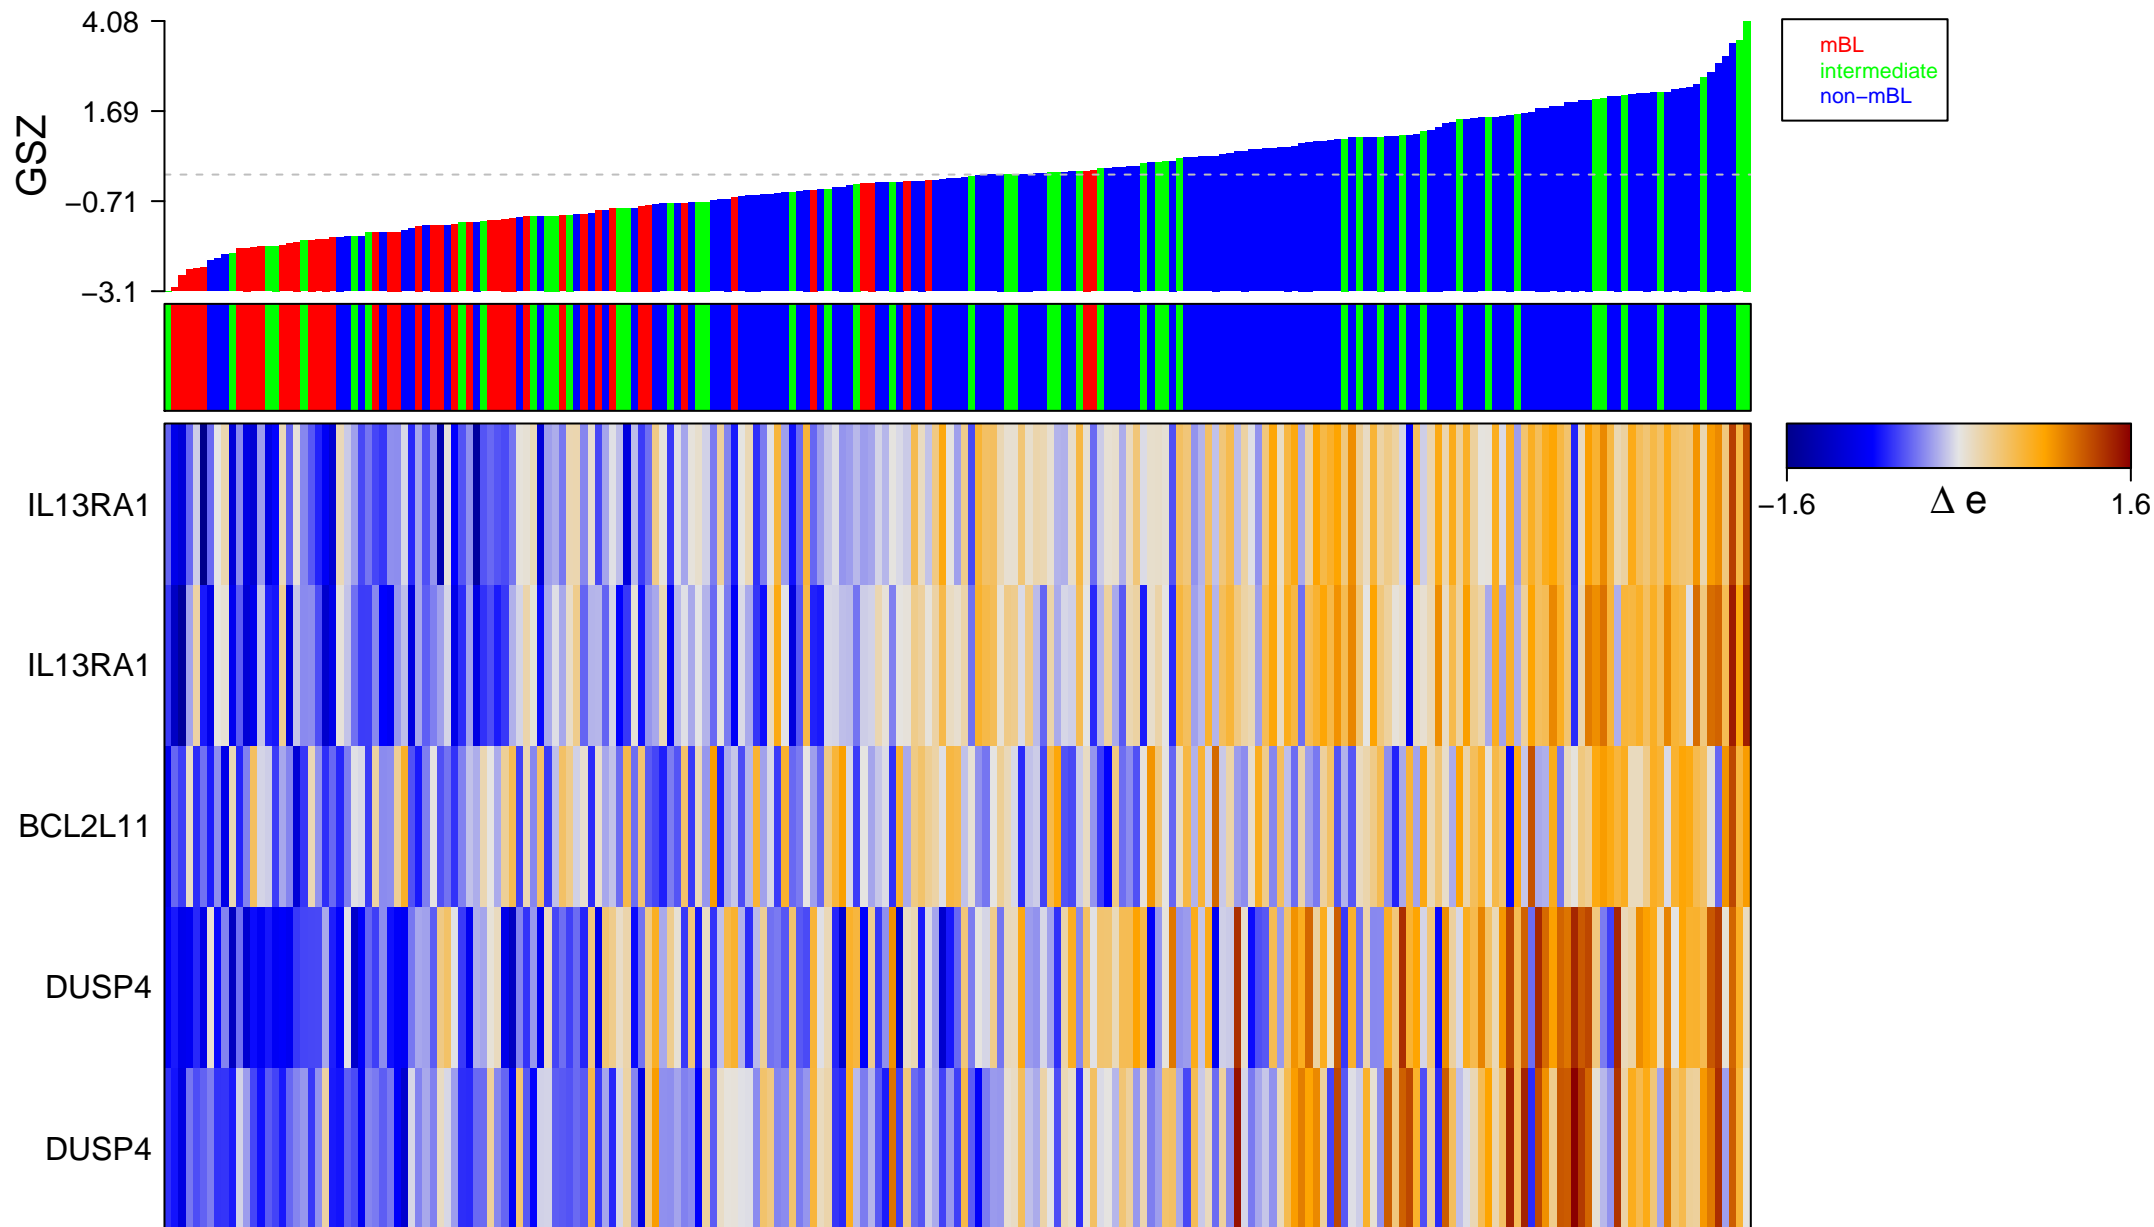

# LIU\_IL13\_MEMORY\_MODEL\_DN

# LIU\_IL13\_MEMORY\_MODEL\_DN

■ on  
■ -  
□ off